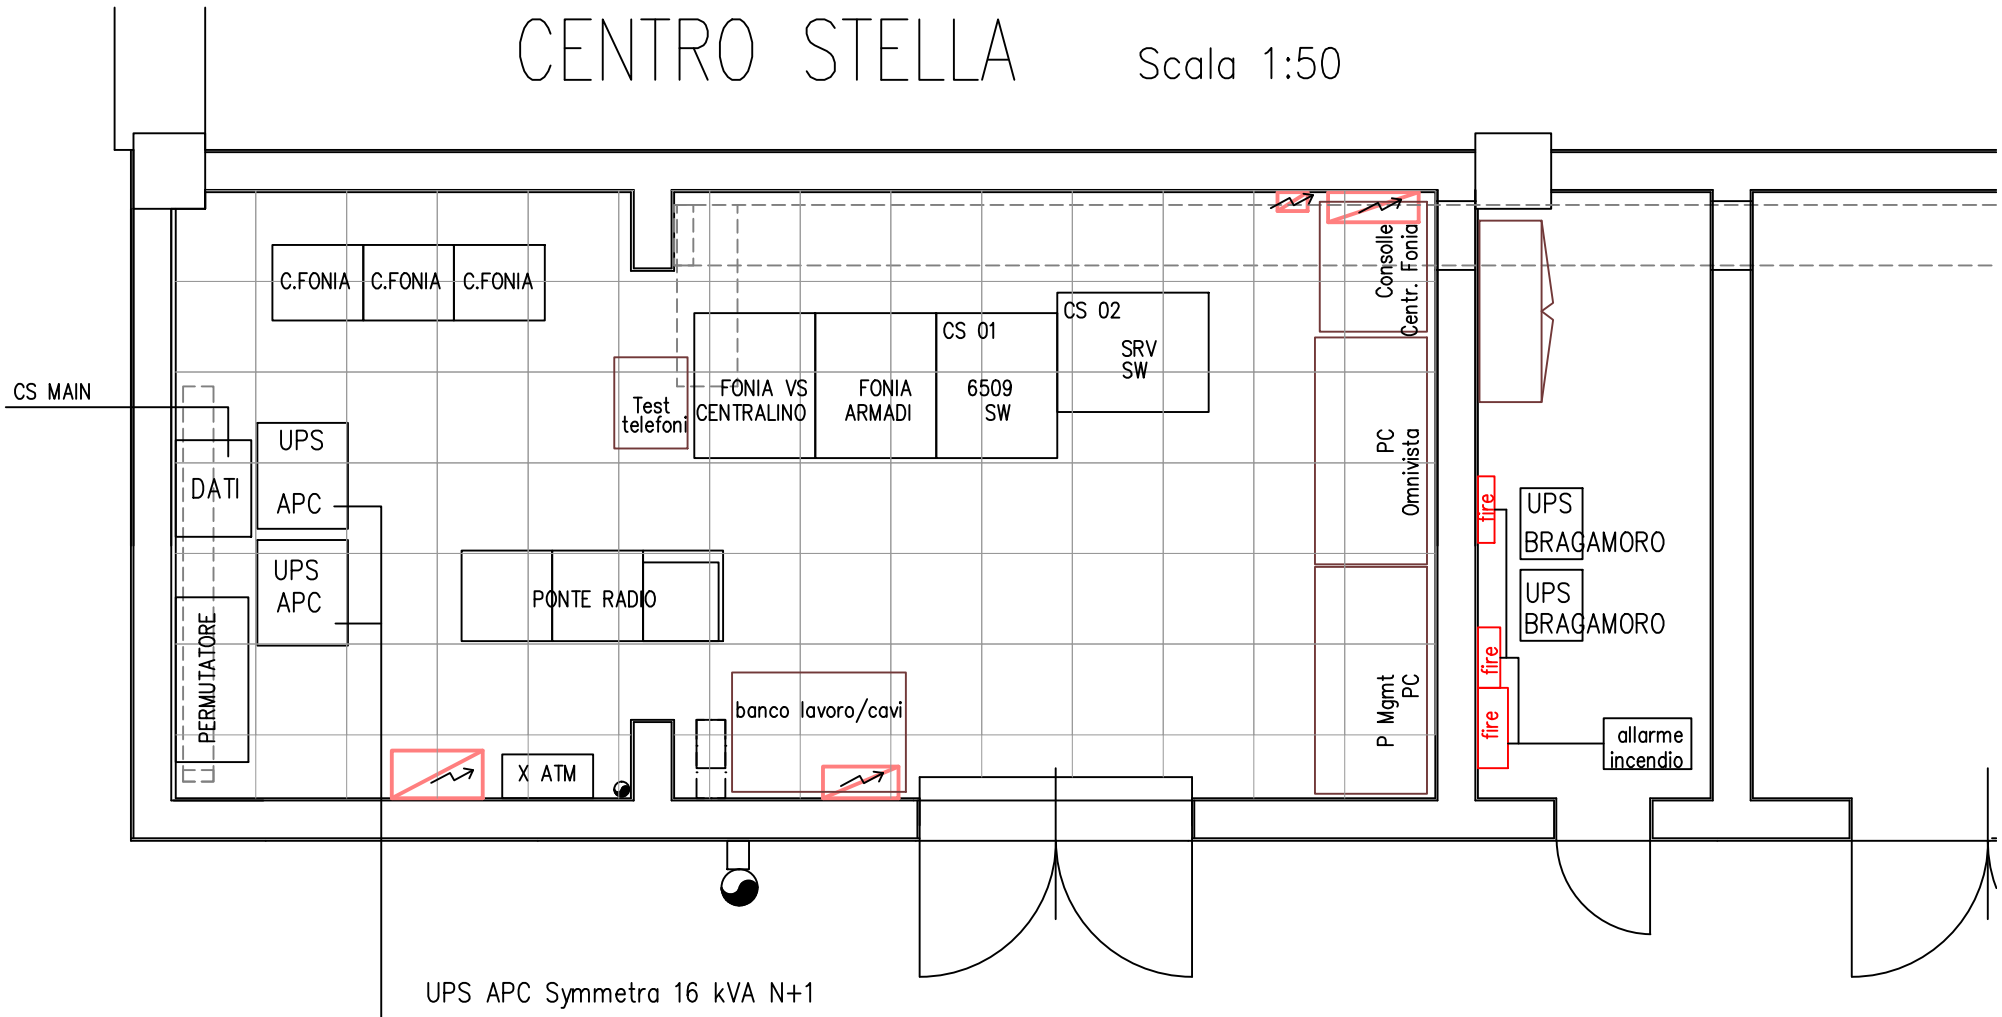

Societa' Consortile Per Azioni - Via Paolo Canali 1 - 40127 Bologna

CENTRO STELLA

Scala 1:50

CS MAIN
Cisco 3700
Cisco 1800
Cisco 1800
App. Clienti
Netscreen
Check point

CS 01
Cisco 6509
Cisco 3560G
Cisco 2960G
Cisco PIX 515
Cisco PIX 515
Cisco PIX 515
Cisco VPN 3000

CS 02
Cisco 2970
Cisco 2970
Cisco 2960G
n°3 Server
App. Clienti
Netscreen
Link Sys WRT 54 GL
Pro Safe FVS 318